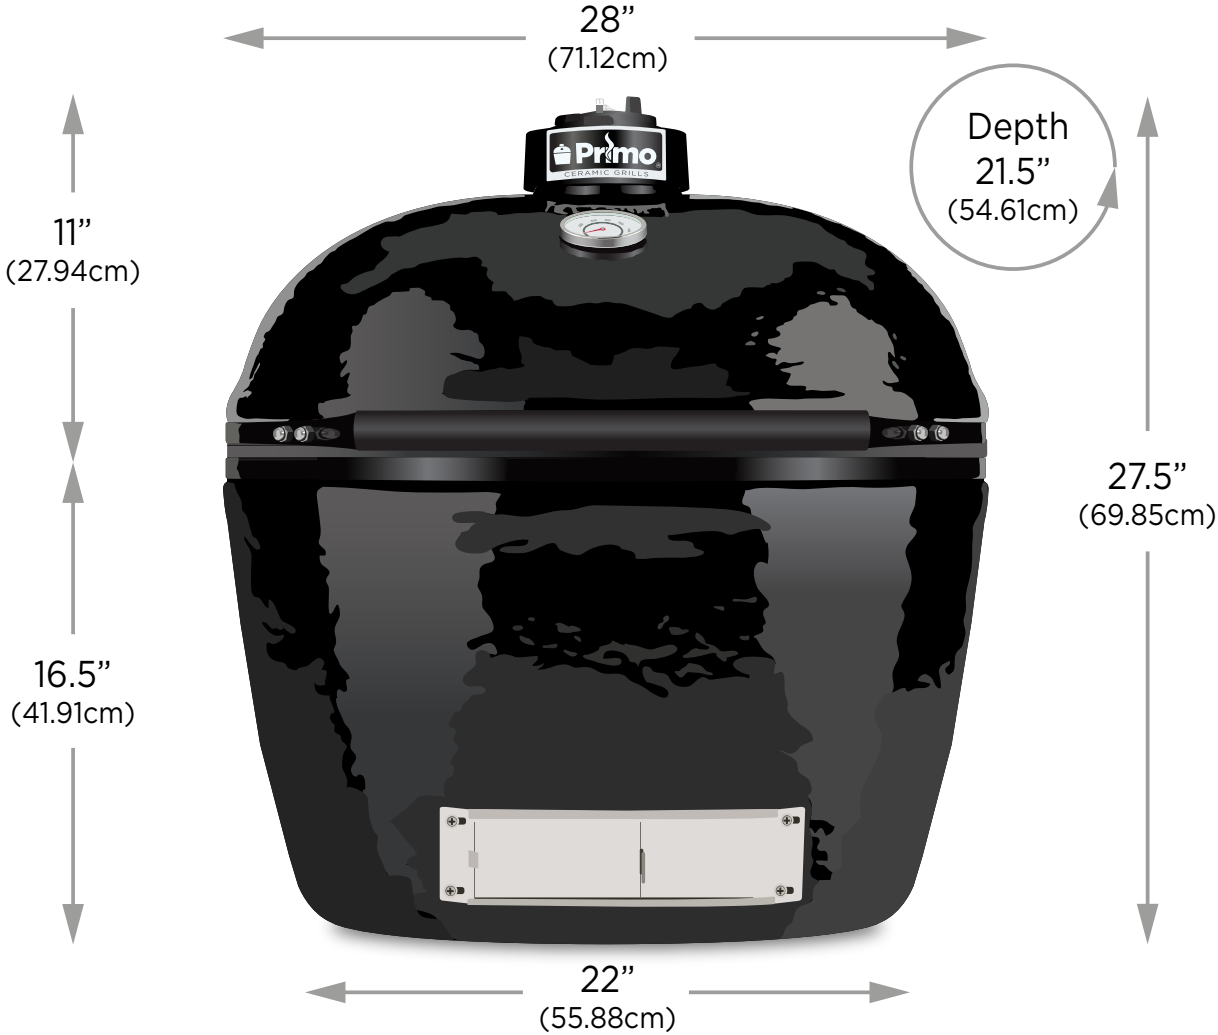

Primo Oval XL 400 Dimensions

12" (30.48cm) of clearance is required behind the grill to open properly.